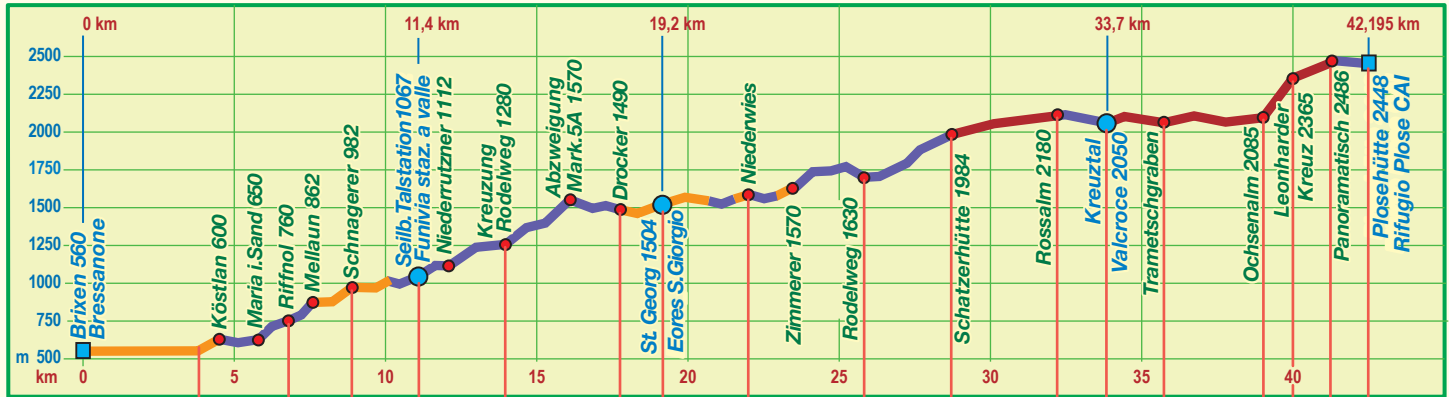

Verpflegungsplan - Servizio ristoro - Cateringmap

	Start	Partenza	Start		Gel	Gel	Gel
	Ziel	Arrivo	Finish		Cola	Cola	Cola
	Asphaltstraße	Strada asfaltata	Asphalt street		Iso	Iso	Iso
	Wander- Forstweg	Sentiero, strada forest.	Path, trail		Schwämme	Spugna	Sponge
	Alpiner Steig	Sentiero alpino	Alpine path		Gepäckabgabe	Deposito bagagli	Luggage
	Wechselzone	Cambio staffetta	Change area		WC	WC	WC
	Wasser	Acqua	Water		Shuttle	Shuttle	Shuttle
	Riegel-Banane	Baretta-Banana	Energy bar		Erste Hilfe	Pronto soccorso	First aid
	Tee	Tè	Tea		Kabinenbahn	Cabinovia	Cable railway

START

Icons for various services and items are placed along the route:

- 0 km: Shuttle, Water, Energy bar, TEE, WC
- 5 km: Iso
- 6 km: Water
- 8 km: Iso
- 11.4 km: Change area, First aid, Energy bar, WC, TEE, Shuttle
- 14 km: Iso
- 19.2 km: Change area, Iso, Energy bar, TEE, WC, GEL
- 23 km: Iso
- 26 km: Energy bar, TEE
- 28 km: Iso, Energy bar, TEE, SALT
- 33 km: Iso, Energy bar, TEE, GEL, SALT
- 34 km: Change area, Iso, Energy bar, TEE, WC, Shuttle, SALT
- 36 km: Iso
- 40 km: Iso, Energy bar, TEE, Cola, GEL, SALT
- 42.195 km: ZIEL, Change area, Energy bar, TEE, Iso, Energy bar, TEE, WC, Cola, Shuttle